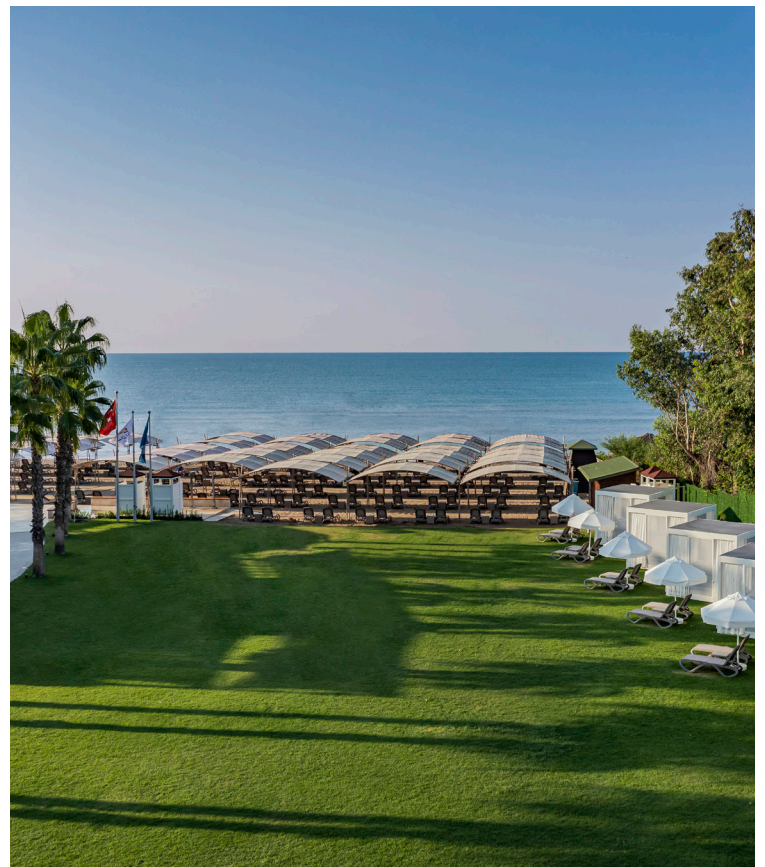

Hall Room	Spm	Dimension (m)	Height (m)	Theatre	Classroom	U Style	Banquet
Gaia	854	35.6 x 24	4.75	1000	560	-	600
Gaia I	540	22.5 x 24	4.75	675	360	85	380
Gaia II	312	13 x 24	4.75	310	170	85	180
Turquoise	650	25.5 x 25,5	5.8	800	430	100	500
Foyer	200	-	-	-	-	-	350