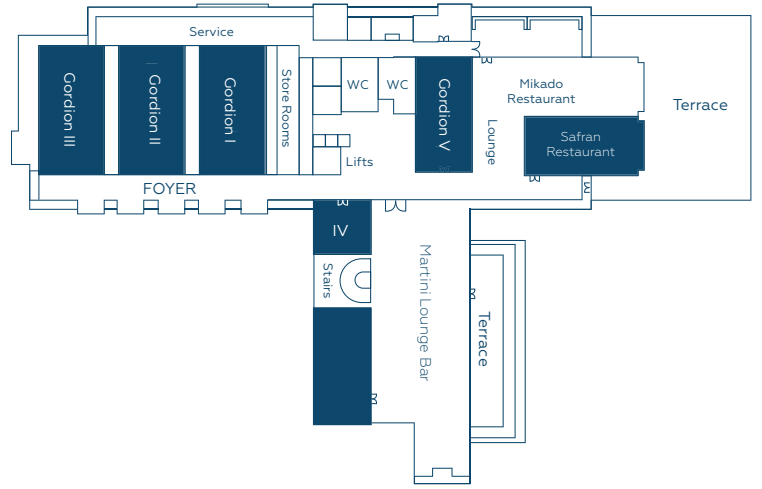

Hall Room	Spm m ²	Dimension (m)	Height (m)	Theatre	Classroom	U Style	Banquet
Gordion I	223	13.5 x 16.5	4.2	320	120	48 - 70	160
Gordion II	182	11 x 16.5	4.2	240	110	48 - 70	140
Gordion III	182	1 x 16.5	4.2	240	110	48 - 70	140
Gordion I-II	405	24.5 x 16.5	4.2	480	200	-	310
Gordion II-III	363	22 x 16.5	4.2	420	185	-	290
Gordion I-II-III	578	35 x 16.5	4.2	750	350	-	450
Gordion IV	53	7.5 x 7	4.2	30	24	25	-
Gordion V	84	15 x 5.6	3.2	90	40	35	-
Nautilus I	48	6.68 x 7.25	3.4	48	24	18	30
Nautilus II	54	7.25 x 7.25	3.4	48	24	18	30
Nautilus III	54	7.25 x 7.25	3.4	48	24	18	30
Nautilus IV	54	7.25 x 7.25	3.4	48	24	18	30
Nautilus I-II	102	14.2 x 7.25	3.4	108	54	36	50
Nautilus III-IV	108	15 x 7.25	3.4	108	54	36	50

[scan]
the QR code
for more details

Opening Date | 1995 - Renovation 2019

HV1 | 90.000 m2 | High Class - All Inclusive

ROOMS

Superior Room
122 - 40 m²
Superior Family Room
7 - 70 m²
Handicap Superior Room
2 - 40 m²
Handicap Club Comfort Room
5 - 27 m²
Club Comfort Room
346 - 27 m²
Club Comfort Family Room
10 - 50 m²
King Suite
3 - 80 m²