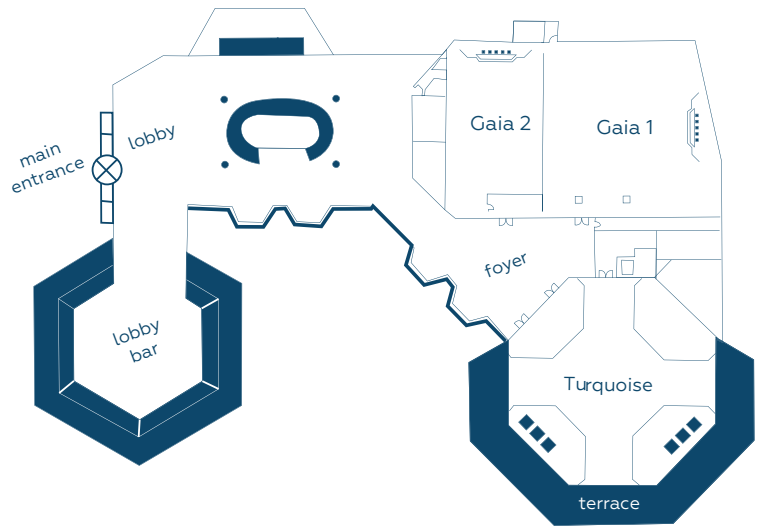

LOCATION

Antalya International Airport : 35 km
Antalya City Centre : 40 km
Closest Town : Belek - 4 km

ADDRESS / TELEPHONE

İteribaşı Mevkii - Belek / Antalya | TURKEY
+90 242 710 10 00

Hall Room	Spm	Dimension (m)	Height (m)	Theatre	Classroom	U Style	Banquet
Gaia	854	35.6 x 24	4.75	1000	560	-	600
Gaia I	540	22.5 x 24	4.75	675	360	85	380
Gaia II	312	13 x 24	4.75	310	170	85	180
Turquoise	650	25.5 x 25,5	5.8	800	430	100	500
Foyer	200	-	-	-	-	-	350