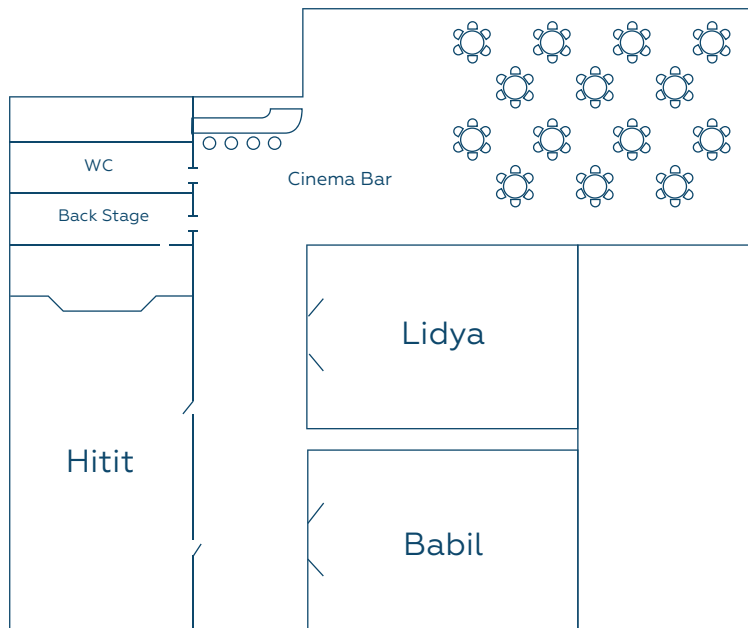

Superior Room

Club Comfort Room

Hall Room	Spm m ²	Dimension (m)	Height (m)	Theatre	Classroom	U Style	Banquet
Hitit	387	17.2 x 22.5	3.3	500	280	-	350
Lidya	134	15 x 9	3.5	120	90	-	90
Babil	131	15 x 9	3.5	120	90	-	90